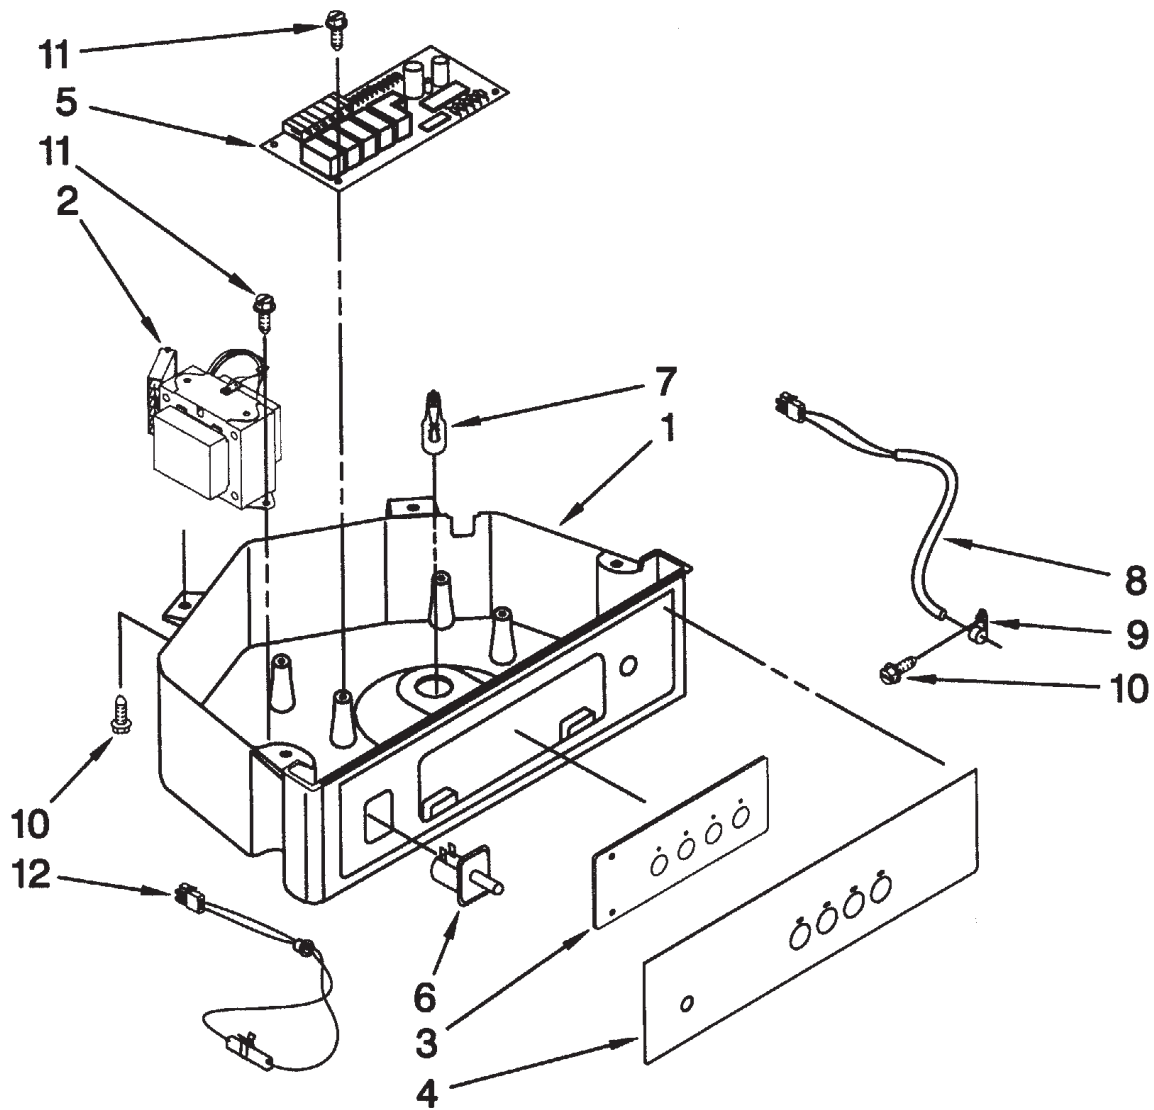

## Pump Area

Item Number	Part Number	Description	Item Number	Part Number	Description
1	02313628	Pump-Recirculating	5	02313627	Bracket-Pump
2	03400884	Screw 8-18 X 5/8	6	02313643	Sensor-Water
3	02185677	Cover, Pump	7	02324307	Clip-Retainer (3)
4	02313844	Bracket, Connector Assembly	8	02310092	Wiring Harness Main To Pump
			9	02313702	Pump Assembly

## Controller Area

Item Number	Part Number	Description	Item Number	Part Number	Description
1	02185738	Box, Control	9	02185825	Clamp
2	02310139	Transformer	10	03400884	Screw
3	02304124	Assembly, Switch (ALSO ORDER #4)	11	03400850	Screw
4	02313696	Overlay	12	02313635	Thermistor, Ice Control
5	W10141364	Control Board			
6	02149705	Switch, Plunger			
7	0745362	Bulb			
8	02313633	Thermistor, Bin			