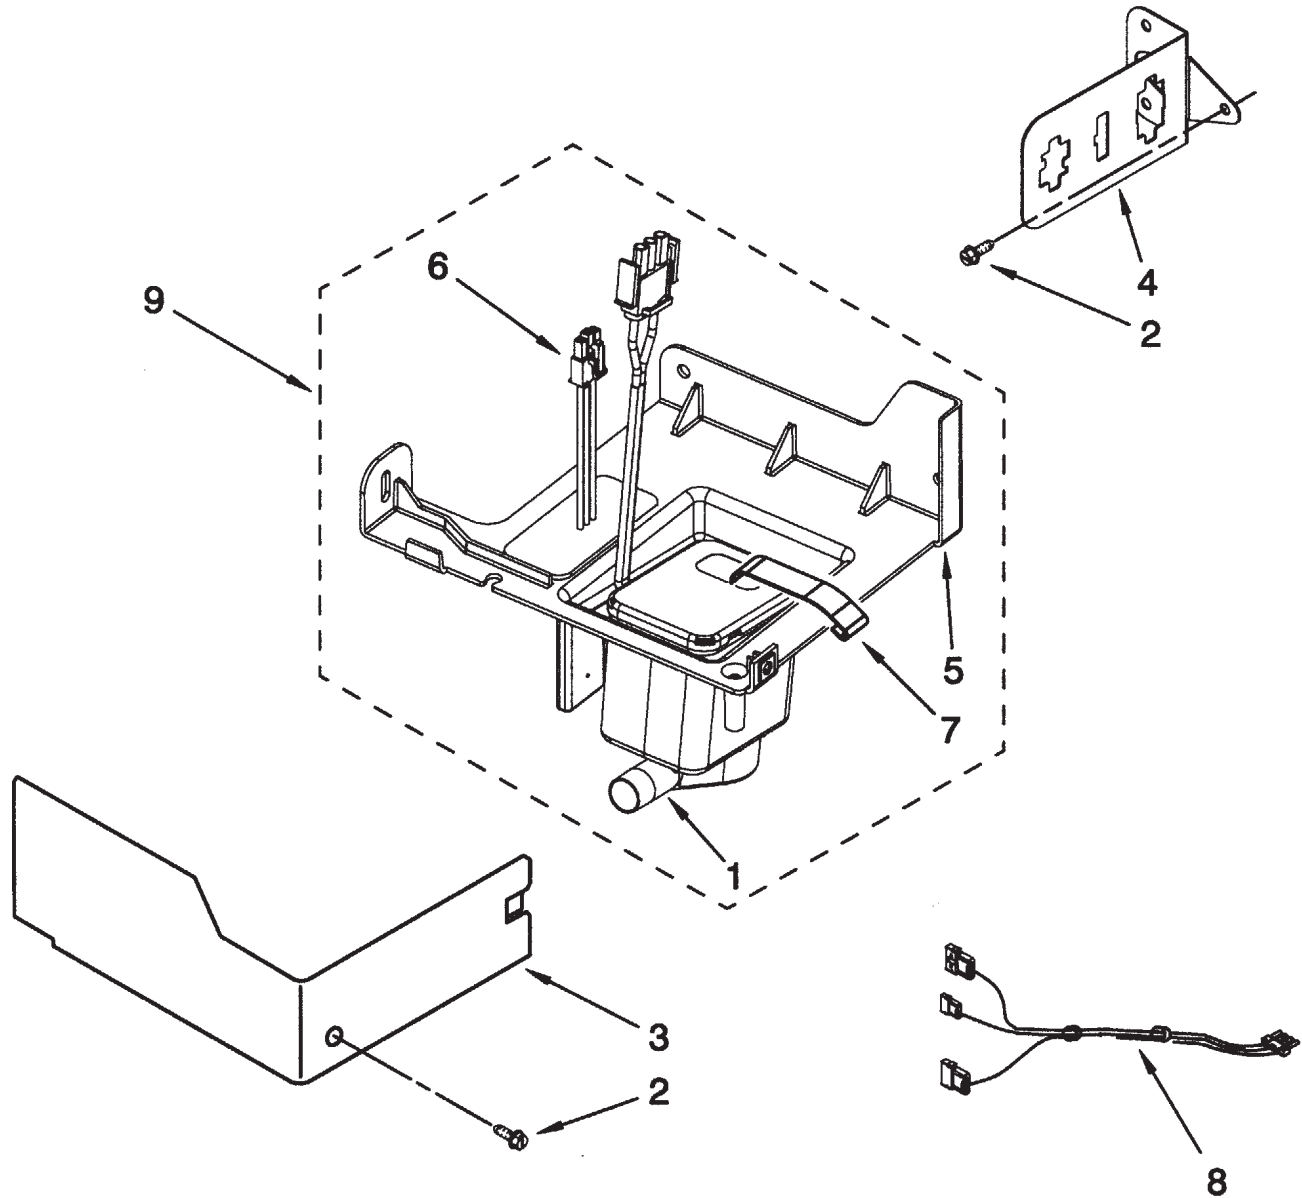

## Evaporator and Cutting Grid Area Illustration

## Evaporator and Cutting Grid Area Part Numbers

<b>Item</b>	<b>Part</b>	
<b>Number</b>	<b>Number</b>	<b>Description</b>
1	WPW10217917	Valve, Complete Water
2	02217286	Tube, Plastic
3	0488163	Screw
4	02185523	Dispenser, Water
5	02217269	Evaporator - includes suction line & cap tube
6	02313705	Pump, Reservoir drain
7	02313851	Tube, Reservoir Pump
8	04387492	Tube, Water Fill
9	no number	Nut, Speed
10	0836667	Spacer
11	02208539	Fastener, Pushnut
12	0489443	Screw
13	02185625	Reservoir, Water Slide
14	02185626	Tube
15	02313890	Hose, Overflow
16	02313604	Guide-Ice, Grid
17	08201790	Bracket, Front and Rear
18	08201791	Bracket, Side Left and Right
19	02185681	Harness, Grid
20	02324305	Tube
21	02310169	Wire Assembly (Valve)
26	03400886	Screw
28	02313637	Grid Assembly (Complete)
29	04387020	Wire, Grid Cutter (order 2)
30	02185570	Cover, Grid
31	0681534	Thumbscrew
32	02324334	Reservoir, Water
33	03400884	Screw
34	02185696	Cap, Drain
35	03400909	Nut, Push-In

## Pump Area

Item Number	Part Number	Description	Item Number	Part Number	Description
1	02313628	Pump-Recirculating	5	02313627	Bracket-Pump
2	03400884	Screw 8-18 X 5/8	6	02313643	Sensor-Water
3	02185677	Cover, Pump	7	02324307	Clip-Retainer (3)
4	02313844	Bracket, Connector Assembly	8	02310092	Wiring Harness Main To Pump
			9	02313702	Pump Assembly